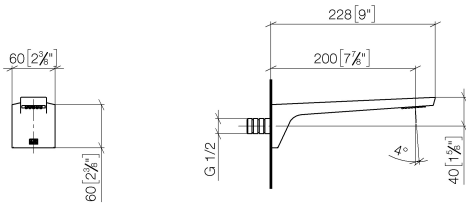

CL.1 Wall-mounted basin spout without pop-up waste - Brushed Champagne (22kt Gold)

CL.1

13 800 705

- 200mm projection
- fixed spout
- rectangular spray pattern with 40 individual jets
- hole diameter 37 mm
- lead-free
- 1/2" connection
- plug-link mounting
- max. flow 4.5 l/min
- This product can help a building meet the requirements of Green Building Rating Systems, e.g. LEED®, BREEAM®, DGNB

	Brushed Champagne (22kt Gold)	13 800 705-46
	Chrome	13 800 705-00
	Brushed Platinum	13 800 705-06
	Dark Chrome	13 800 705-19
	Champagne (22kt Gold)	13 800 705-47
	Brushed Dark Platinum	13 800 705-99

13 800 705
mm [inches]

Flow rate chart

Certificates

IAPMO_N-4976. IAPMO_6397.

13 800 705
Parts for other
finishes can be found
here: Chrome

Spare parts list

No.	Item Number	Name	Quantity used	Delivery time
1	09 24 03 081 10 90	extension	1	2
2	90 24 03 108 01 90	nipple set	1	2
3	09 30 30 113 20 90	screw	3	2
4	09 14 10 001 90	seal	3	2
5	90 31 11 004 00 90	pin	1	2
6	90 11 02 297 00 90	aerator	1	2