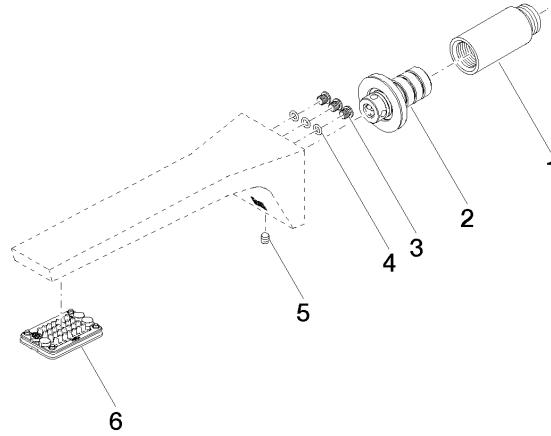

CL.1 Wall-mounted basin spout without pop-up waste - Brushed Champagne (22kt Gold)

CL.1

13 800 705

- 200mm projection
- fixed spout
- rectangular spray pattern with 40 individual jets
- hole diameter 37 mm
- lead-free
- 1/2" connection
- plug-link mounting
- max. flow 4.5 l/min
- This product can help a building meet the requirements of Green Building Rating Systems, e.g. LEED®, BREEAM®, DGNB

	Brushed Champagne (22kt Gold)	13 800 705-46
	Chrome	13 800 705-00
	Brushed Platinum	13 800 705-06
	Dark Chrome	13 800 705-19
	Champagne (22kt Gold)	13 800 705-47
	Brushed Dark Platinum	13 800 705-99

13 800 705
mm [inches]

Flow rate chart

Certificates

IAPMO_N-4976. IAPMO_6397.

13 800 705
Parts for other
finishes can be found
here: Chrome

Spare parts list

No.	Item Number	Name	Quantity used	Delivery time
1	09 24 03 081 10 90	extension	1	2
2	90 24 03 108 01 90	nipple set	1	2
3	09 30 30 113 20 90	screw	3	2
4	09 14 10 001 90	seal	3	2
5	90 31 11 004 00 90	pin	1	2
6	90 11 02 297 00 90	aerator	1	2